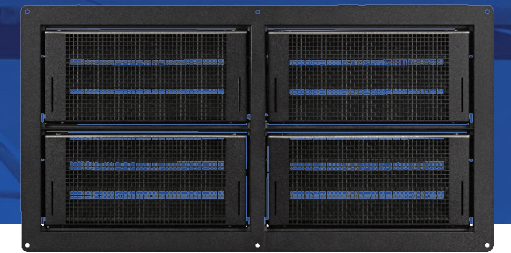

Pivot Pin
Bi-Directional Flow

Internal Float
Activates Flood Door

Stainless Steel
316L Marine-Grade

3" Clearance
Meets ICC-ES Certification

Door Slots
Activates Internal Floats

Stacker Models

Twice as efficient with 400ft² of flood coverage, Stacker are a great solution for insufficient wall space.

Dual-Function Insulated
1540-511 1540-521

LARGE SQUARE FOOTAGE?

Try Our Custom Configurations

UP TO 6X3 COVERING 800-3600 FT²
Multiframes are manufactured in a robust, one-piece design for commercial & industrial projects with dual function or insulated options.

Dual-Function / 1540-510
16"W X 8"H X 3"D

Provides 51 in² of air flow. A bi-metal coil opens/closes flood door louvers.

Wood Wall / 1540-570
14.5"W X 8.5"H X 3"D

Designed to screw in studs spaced at 16" on center.

Insulated / 1540-520
16"W X 8"H X 3"D

Flood door has an insulated core with an R-Value of 8.34 & felt stripping.

CRAWLSPACES / GARAGES / ENCLOSURES / DETACHED BUILDINGS / WALKOUT ENCLOSURES

200 FT²
FLOOD COVERAGE