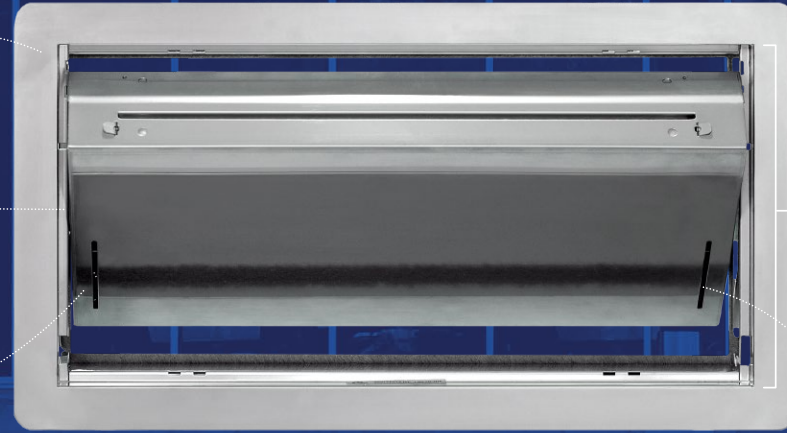

25+ YEARS OF FLOOD PROTECTION

DURABLE POWDER COAT PAINT*

Pick A Color That Works For You

*All Vents are 316L Stainless Steel

WHITE GRAY BLACK WHEAT

NEED A CUSTOM COLOR?
ASK OUR SALES TEAM

Durable Frame
With Supports

Pivot Pin
Bi-Directional Flow

Internal Float
Activates Flood Door

Stainless Steel
316L Marine-Grade

3" Clearance
Meets ICC-ES Certification

Door Slots
Activates Internal Floats

Stacker Models

Twice as efficient with 400ft² of flood coverage, Stacker are a great solution for insufficient wall space.

Dual-Function / 1540-510
16"W X 8"H X 3"D

Provides 51 in² of air flow. A bi-metal coil opens/closes flood door louvers.

Wood Wall / 1540-570
14.5"W X 8.5"H X 3"D

Designed to screw in studs spaced at 16" on center.

Trim + Sleeve

Fits into a rough opening to provide a clean, finished look on interior walls.

Make Installs A Breeze

USE HURRIBOND, OUR SPECIFIED ADHESIVE

Hurribond is a fast-curing, multi-purpose silicone sealant & adhesive. Comes in gray or white.