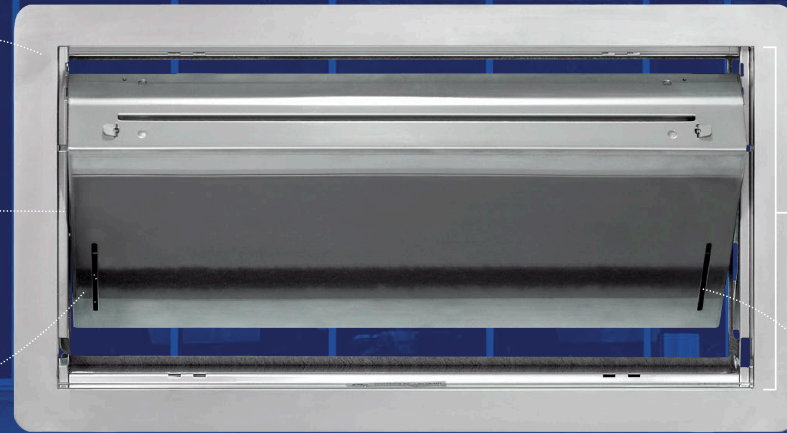

Pivot Pin
 Bi-Directional Flow

Internal Float
 Activates Flood Door

Stainless Steel
 316L Marine-Grade

3" Clearance
 Meets ICC-ES Certification

Door Slots
 Activates Internal Floats

Stacker Models

Twice as efficient with 400ft² of flood coverage, Stacker are a great solution for insufficient wall space.

Dual-Function Insulated
 1540-511 1540-521

LARGE SQUARE FOOTAGE?

Try Our Custom Configurations

UP TO 6X3 COVERING 800-3600 FT²
 Multiframes are manufactured in a robust, one-piece design for commercial & industrial projects with dual function or insulated options.

Dual-Function / 1540-510
 16"W X 8"H X 3"D

Provides 51 in² of air flow. A bi-metal coil opens/closes flood door louvers.

Wood Wall / 1540-570
 14.5"W X 8.5"H X 3"D

Designed to screw in studs spaced at 16" on center.

Trim + Sleeve

Fits into a rough opening to provide a clean, finished look on interior walls.

Make Installs A Breeze

USE HURRIBOND, OUR SPECIFIED ADHESIVE

Hurribond is a fast-curing, multi-purpose silicone sealant & adhesive. Comes in gray or white.